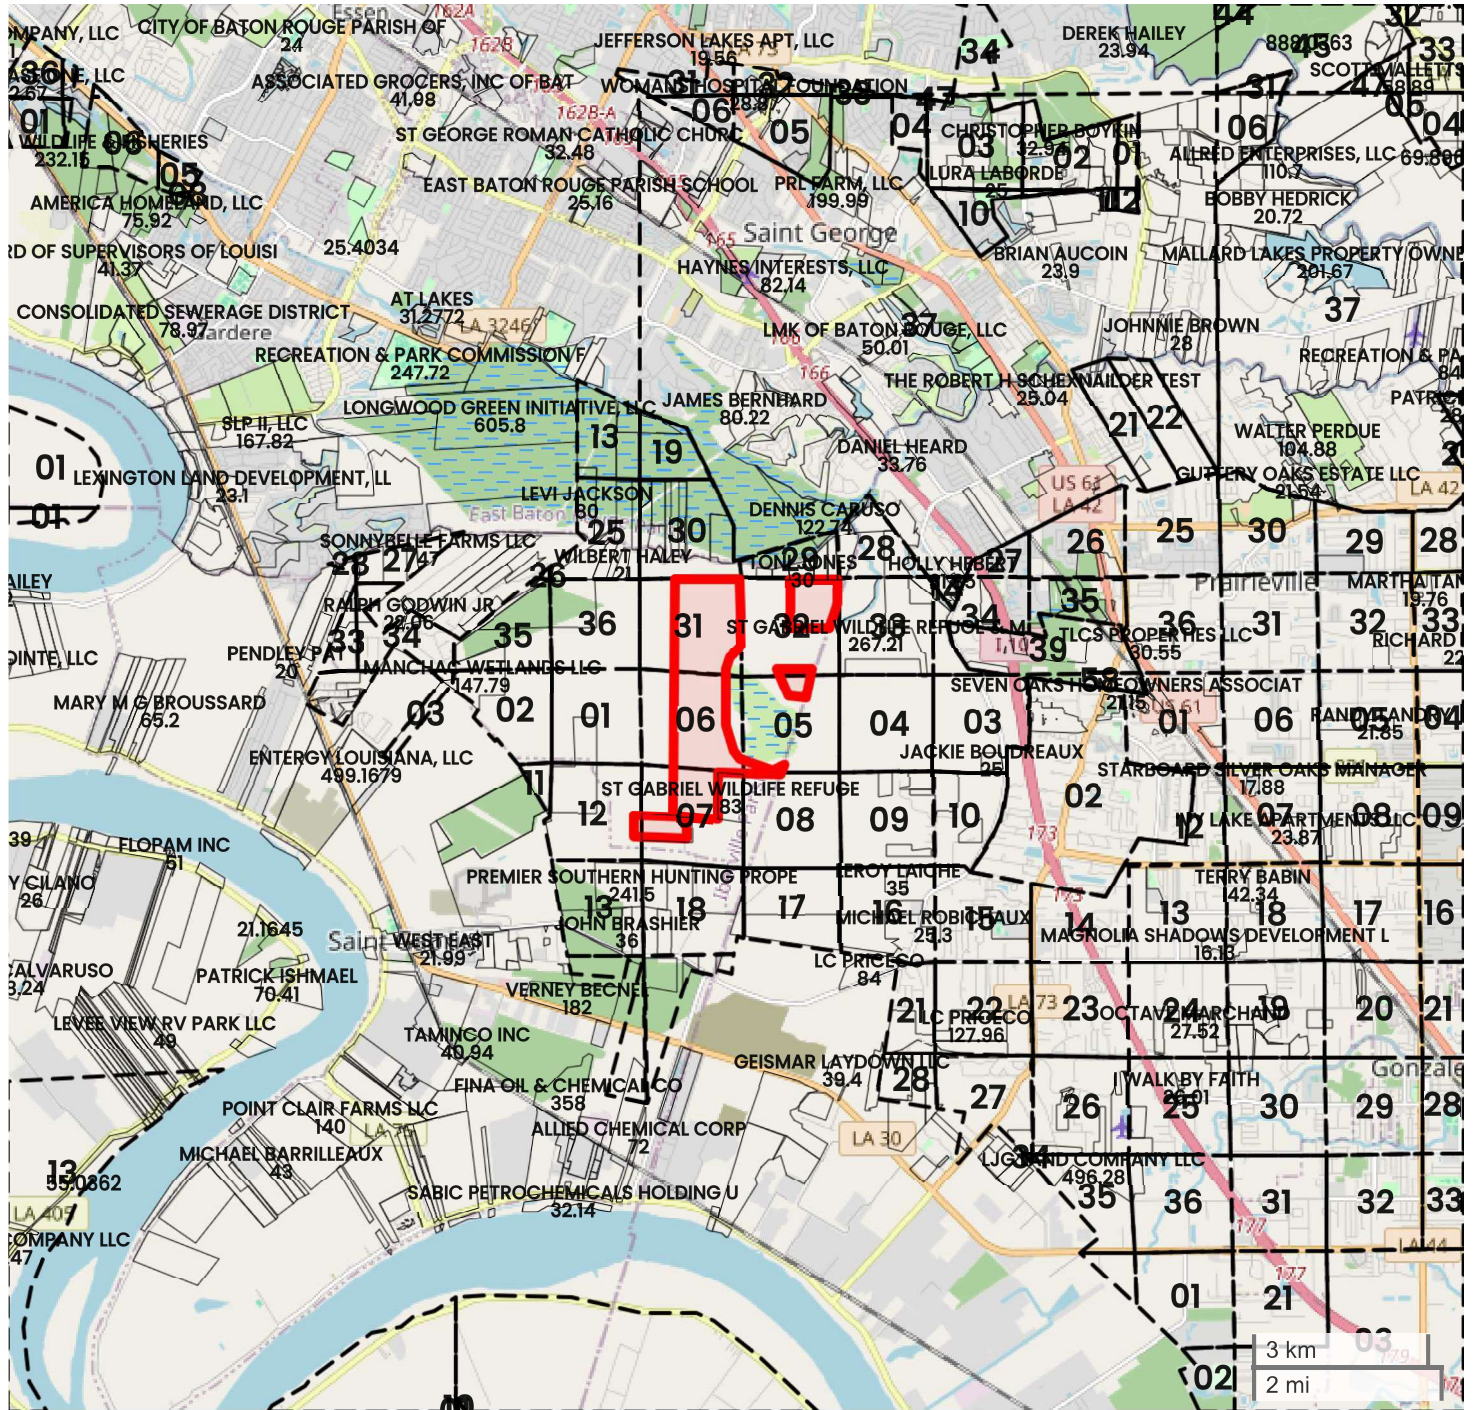

ST. GABRIEL LAND
PLAT MAP

Center: 30.293106, -91.040955

31-8S-2E

District 13 Township
Iberville County, LA

FarmWorth, LLC makes no warranties, express or implied, regarding the accuracy of any information provided through FarmWorth.com. User is solely responsible for independently verifying all information prior to use and waives any claims against FarmWorth, LLC arising from inaccuracies in such information.